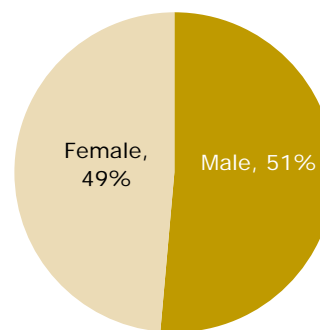

STUDENTS

Student headcount by gender

Fall 2007

	Female	Male	Total
Undergraduate students	13,199	10,300	23,499
Graduate students	1,992	2,102	4,094
Professional students	1,700	1,392	3,092
Total students	16,891	13,794	30,685

GRADUATE