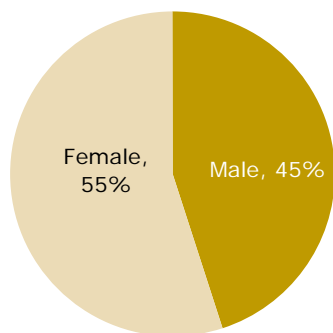

STUDENTS

Student headcount by gender

Fall 2007

	Female	Male	Total
Undergraduate students	13,199	10,300	23,499
Graduate students	1,992	2,102	4,094
Professional students	1,700	1,392	3,092
Total students	16,891	13,794	30,685

UNDERGRADUATE